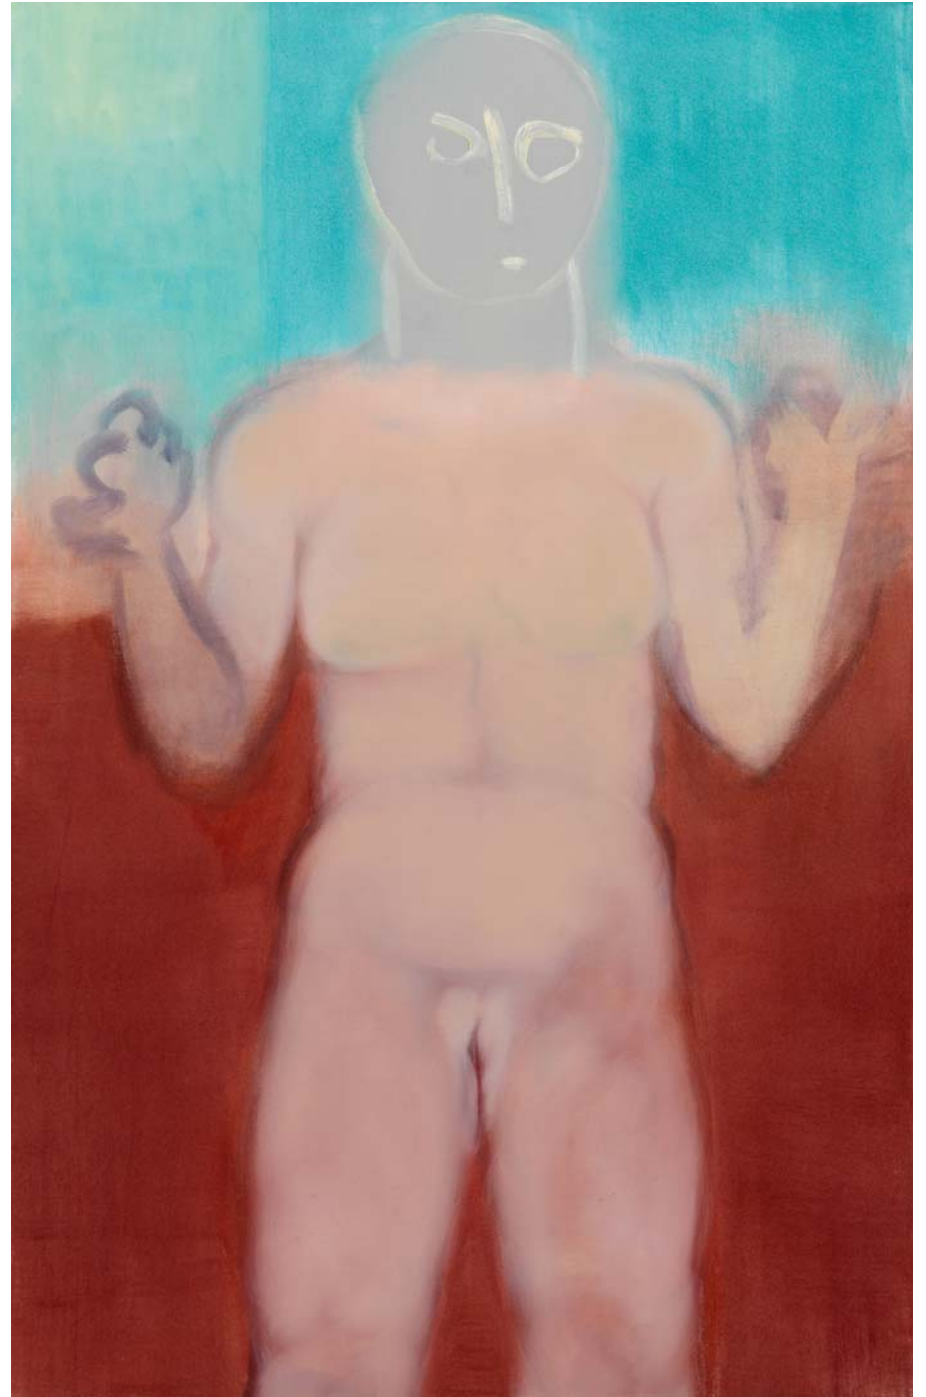

11 *zeitgenössisches gefühl*, 2009
[contemporary feeling]
Oil on canvas
125.2 x 81.5 cm. 49.3 x 32.1 in.
[Inv. No. 3794]