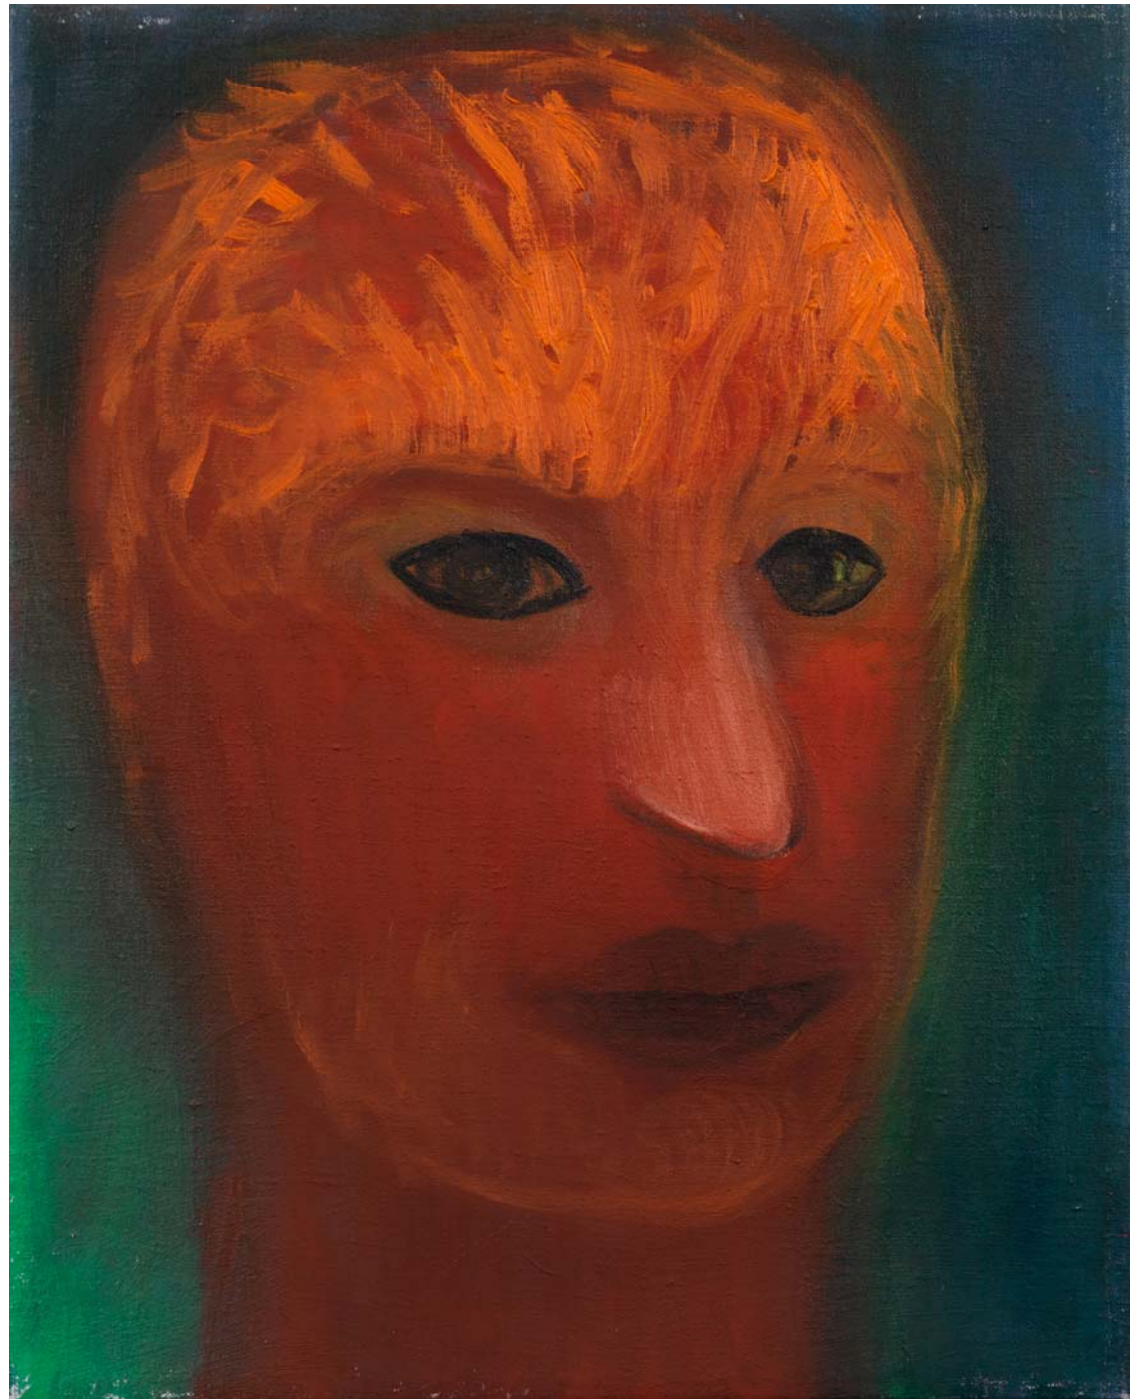

Offices:  
MON-FRI 9 am-12.30 pm / 2-6.30 pm

1 *fade schönheit*, 1995  
[bland beauty]  
Oil on canvas  
40.2 x 24.5 cm. 15.8 x 9.6 in.  
[Inv. No. 1483]

**2** *Untitled*, 1995  
Oil on canvas  
29.5 x 21.5 cm. 11.6 x 8.5 in.  
[Inv. No. 1442]

**3** *kirschbaum im frühling*, 1997  
[cherry tree during Springtime]  
Oil on canvas  
20.2 x 25.3 cm. 8 x 10 in.  
[Inv. No. 1764]

**4** *Untitled*, 1999  
Oil on canvas  
31.5 x 25.8 cm. 12.4 x 10.2 in.  
[Inv. No. 2120]

**5** *Untitled*, 1999  
Oil on canvas  
115.8 x 60 cm. 45.6 x 23.6 in.  
[Inv. No. 2146]

**6** *denkender soldat*, 2000  
[thinking soldier]  
Oil on canvas  
30 x 24.2 cm. 11.8 x 9.5 in.  
[Inv. No. 1848]