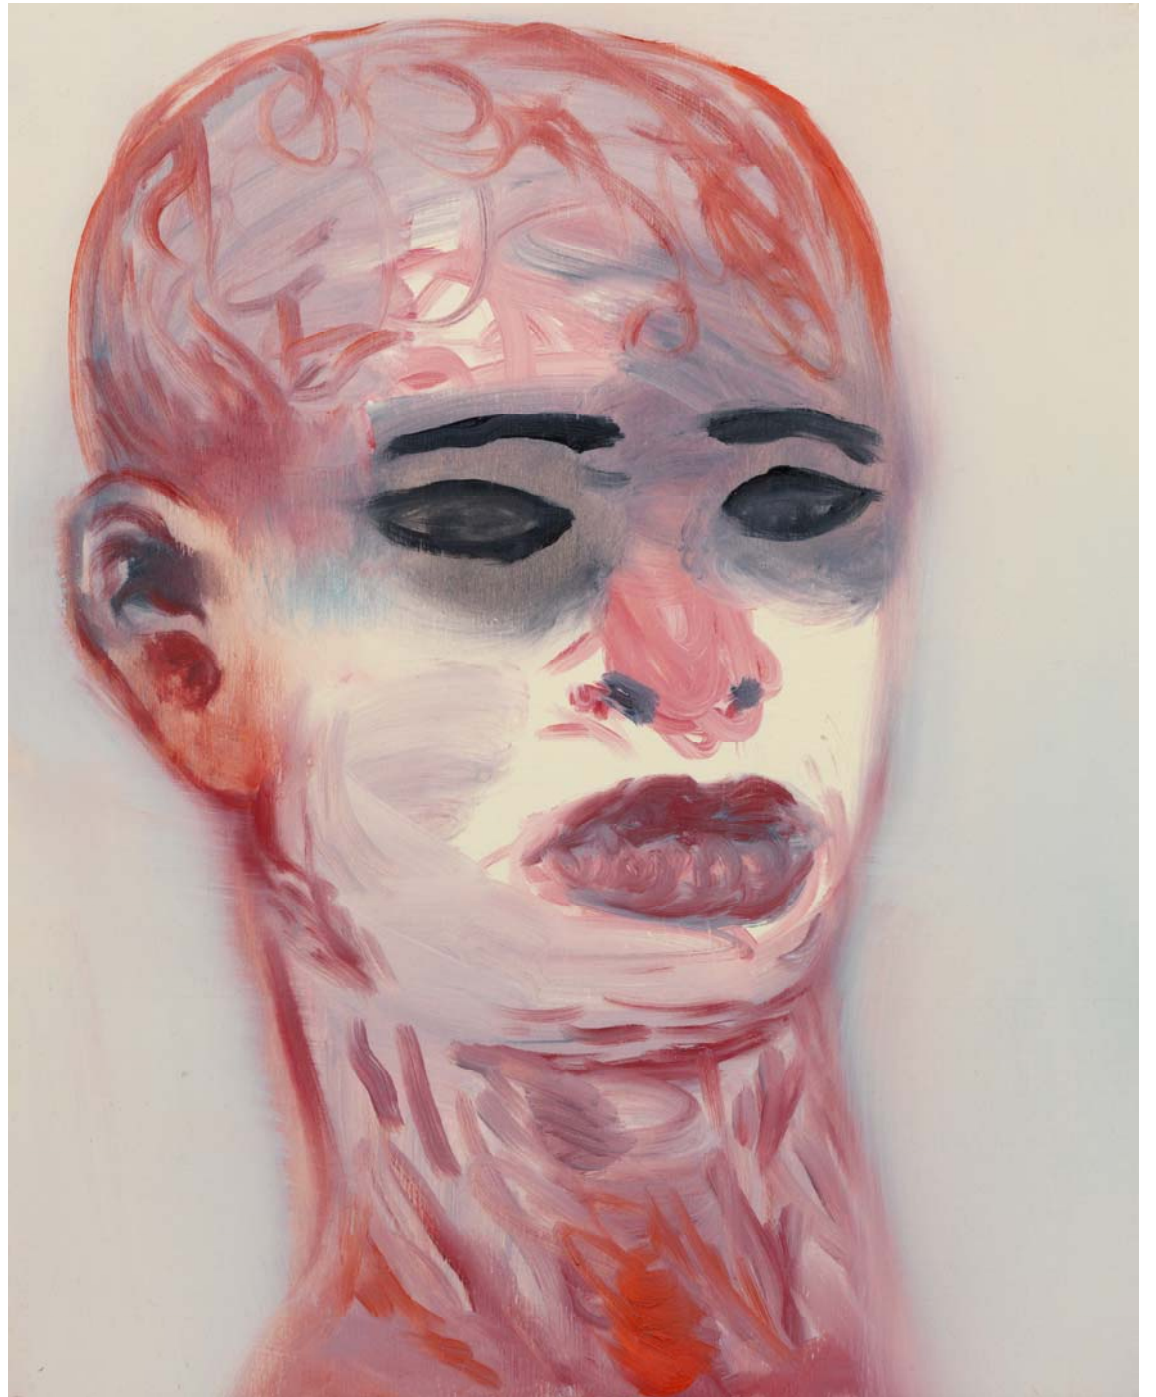

Offices:  
MON-FRI 9 am-12.30 pm / 2-6.30 pm

1 *fade schönheit*, 1995  
[bland beauty]  
Oil on canvas  
40.2 x 24.5 cm. 15.8 x 9.6 in.  
[Inv. No. 1483]

**2** *Untitled*, 1995  
Oil on canvas  
29.5 x 21.5 cm. 11.6 x 8.5 in.  
[Inv. No. 1442]

**21** *gestern auf der wiese*, 2015  
[yesterday in the meadow]  
Oil on wood  
30.3 x 40 cm. 11.9 x 15.7 in.  
[Inv. No. 3929]

**22** *geträumt wie gefahren*, 2015  
[I have dreamed as I have driven]  
Oil on canvas  
150 x 130.2 cm. 59.1 x 51.3 in.  
[Inv. No. 3934]

**23** *südliche göttin (fast klassisch)*, 2015  
[southern goddess (almost classical)]  
Oil on canvas  
175 x 135.2 cm. 68.9 x 53.2 in.  
[Inv. No. 3935]

**24** *gezeichnet*, 2015  
[drawn]  
Oil on wood  
30.4 x 24.8 cm. 12 x 9.8 in.  
[Inv. No. 3928]