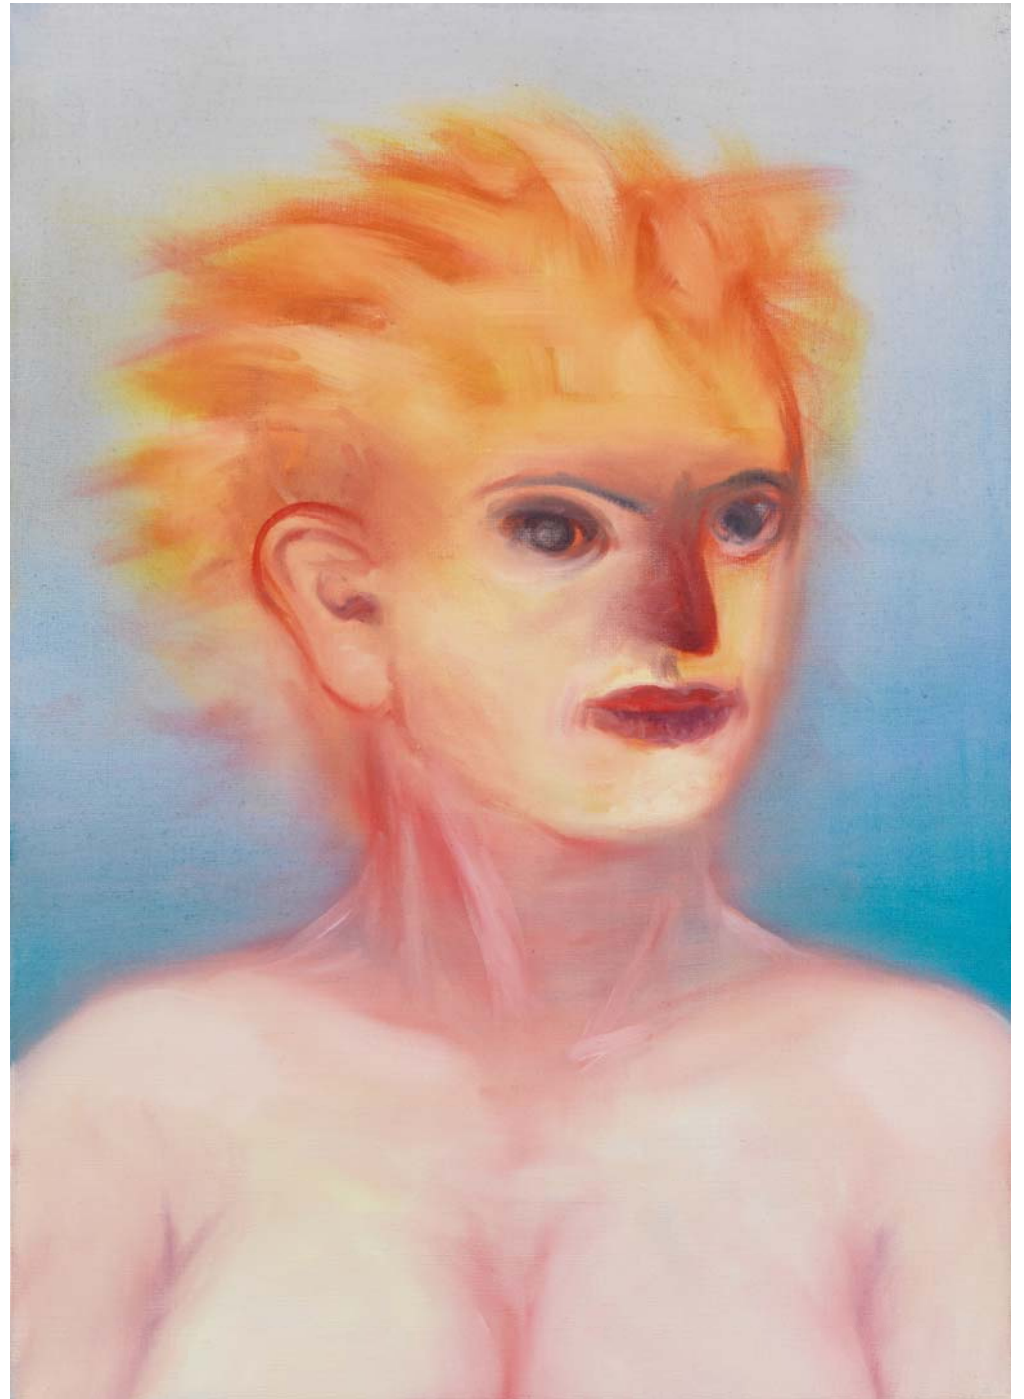

Offices:  
MON-FRI 9 am-12.30 pm / 2-6.30 pm

1 *fade schönheit*, 1995  
[bland beauty]  
Oil on canvas  
40.2 x 24.5 cm. 15.8 x 9.6 in.  
[Inv. No. 1483]

**2** *Untitled*, 1995  
Oil on canvas  
29.5 x 21.5 cm. 11.6 x 8.5 in.  
[Inv. No. 1442]

**10** *teheran träumen*, 2008  
[Teheran dreams]  
Oil on canvas  
110 x 175.2 cm. 43.3 x 69 in.  
[Inv. No. 3797]

**11** *zeitgenössisches gefühl*, 2009  
[contemporary feeling]  
Oil on canvas  
125.2 x 81.5 cm. 49.3 x 32.1 in.  
[Inv. No. 3794]

**15** *HÖRE!* (*fremd*), 2014  
[LISTEN! (foreign)]  
Oil on canvas  
70 x 50.6 cm. 27.6 x 19.9 in.  
[Inv. No. 3931]

**16** *beschuss / malfreude*, 2014  
[bombardment / the pleasure of painting]  
Oil on canvas  
190 x 260.2 cm. 74.8 x 102.4 in.  
[Inv. No. 3969]