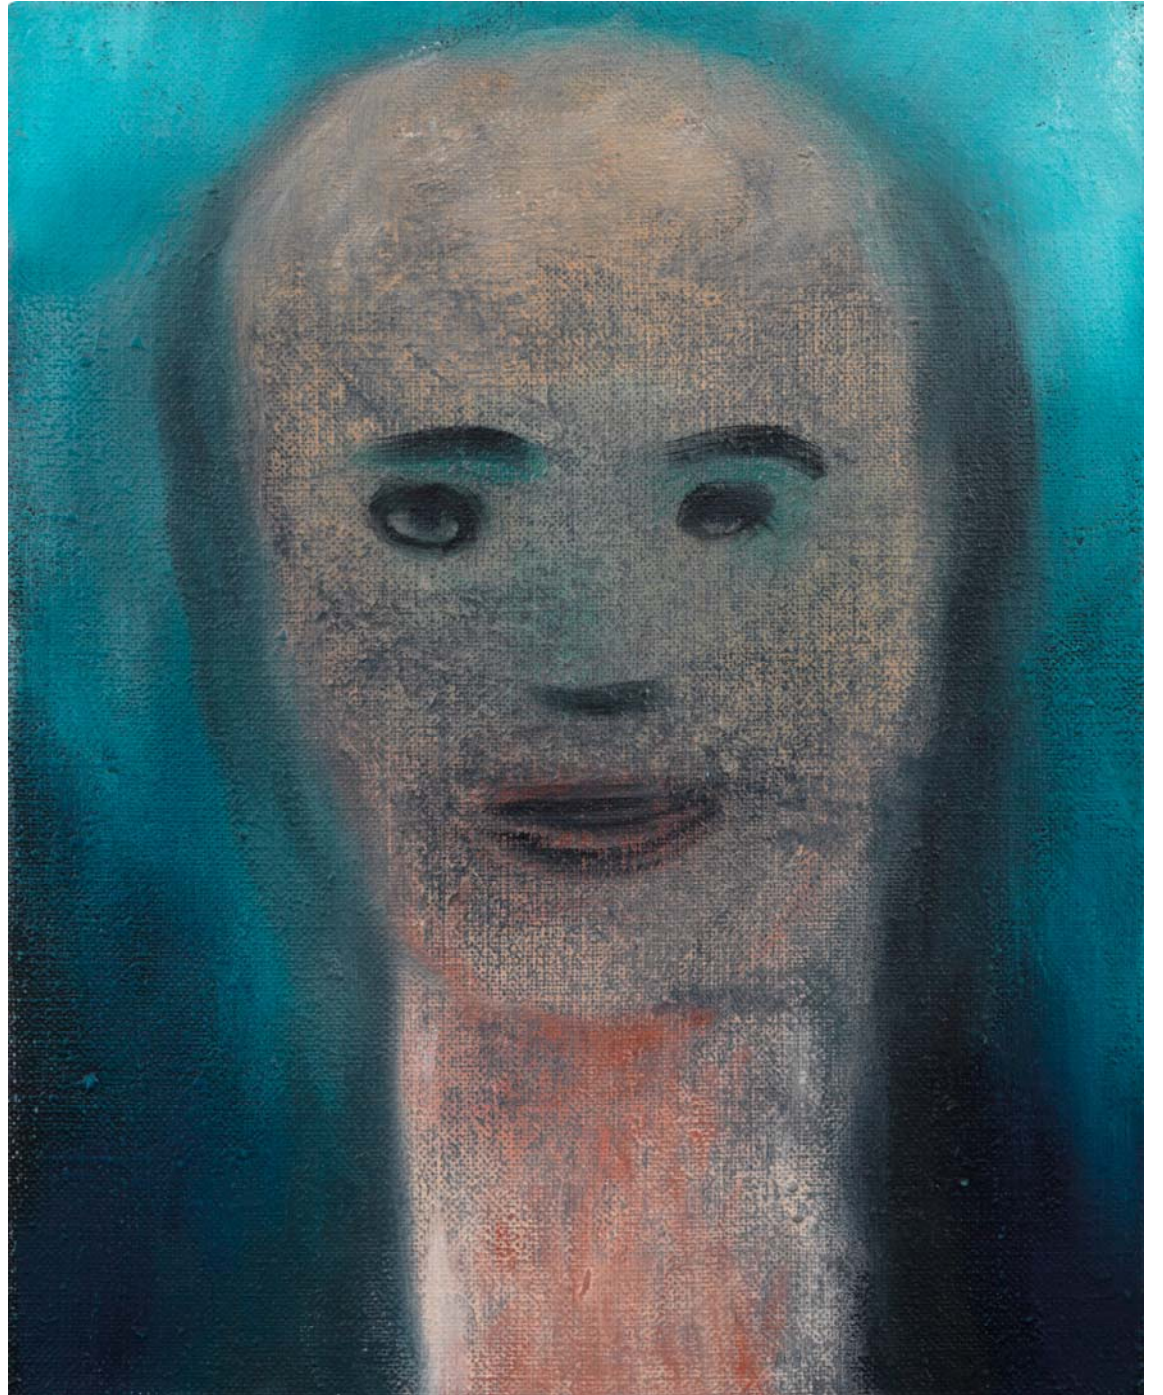

Offices:  
MON-FRI 9 am-12.30 pm / 2-6.30 pm

1 *fade schönheit*, 1995  
[bland beauty]  
Oil on canvas  
40.2 x 24.5 cm. 15.8 x 9.6 in.  
[Inv. No. 1483]

**2** *Untitled*, 1995  
Oil on canvas  
29.5 x 21.5 cm. 11.6 x 8.5 in.  
[Inv. No. 1442]

**3** *kirschbaum im frühling*, 1997  
[cherry tree during Springtime]  
Oil on canvas  
20.2 x 25.3 cm. 8 x 10 in.  
[Inv. No. 1764]

**4** *Untitled*, 1999  
Oil on canvas  
31.5 x 25.8 cm. 12.4 x 10.2 in.  
[Inv. No. 2120]